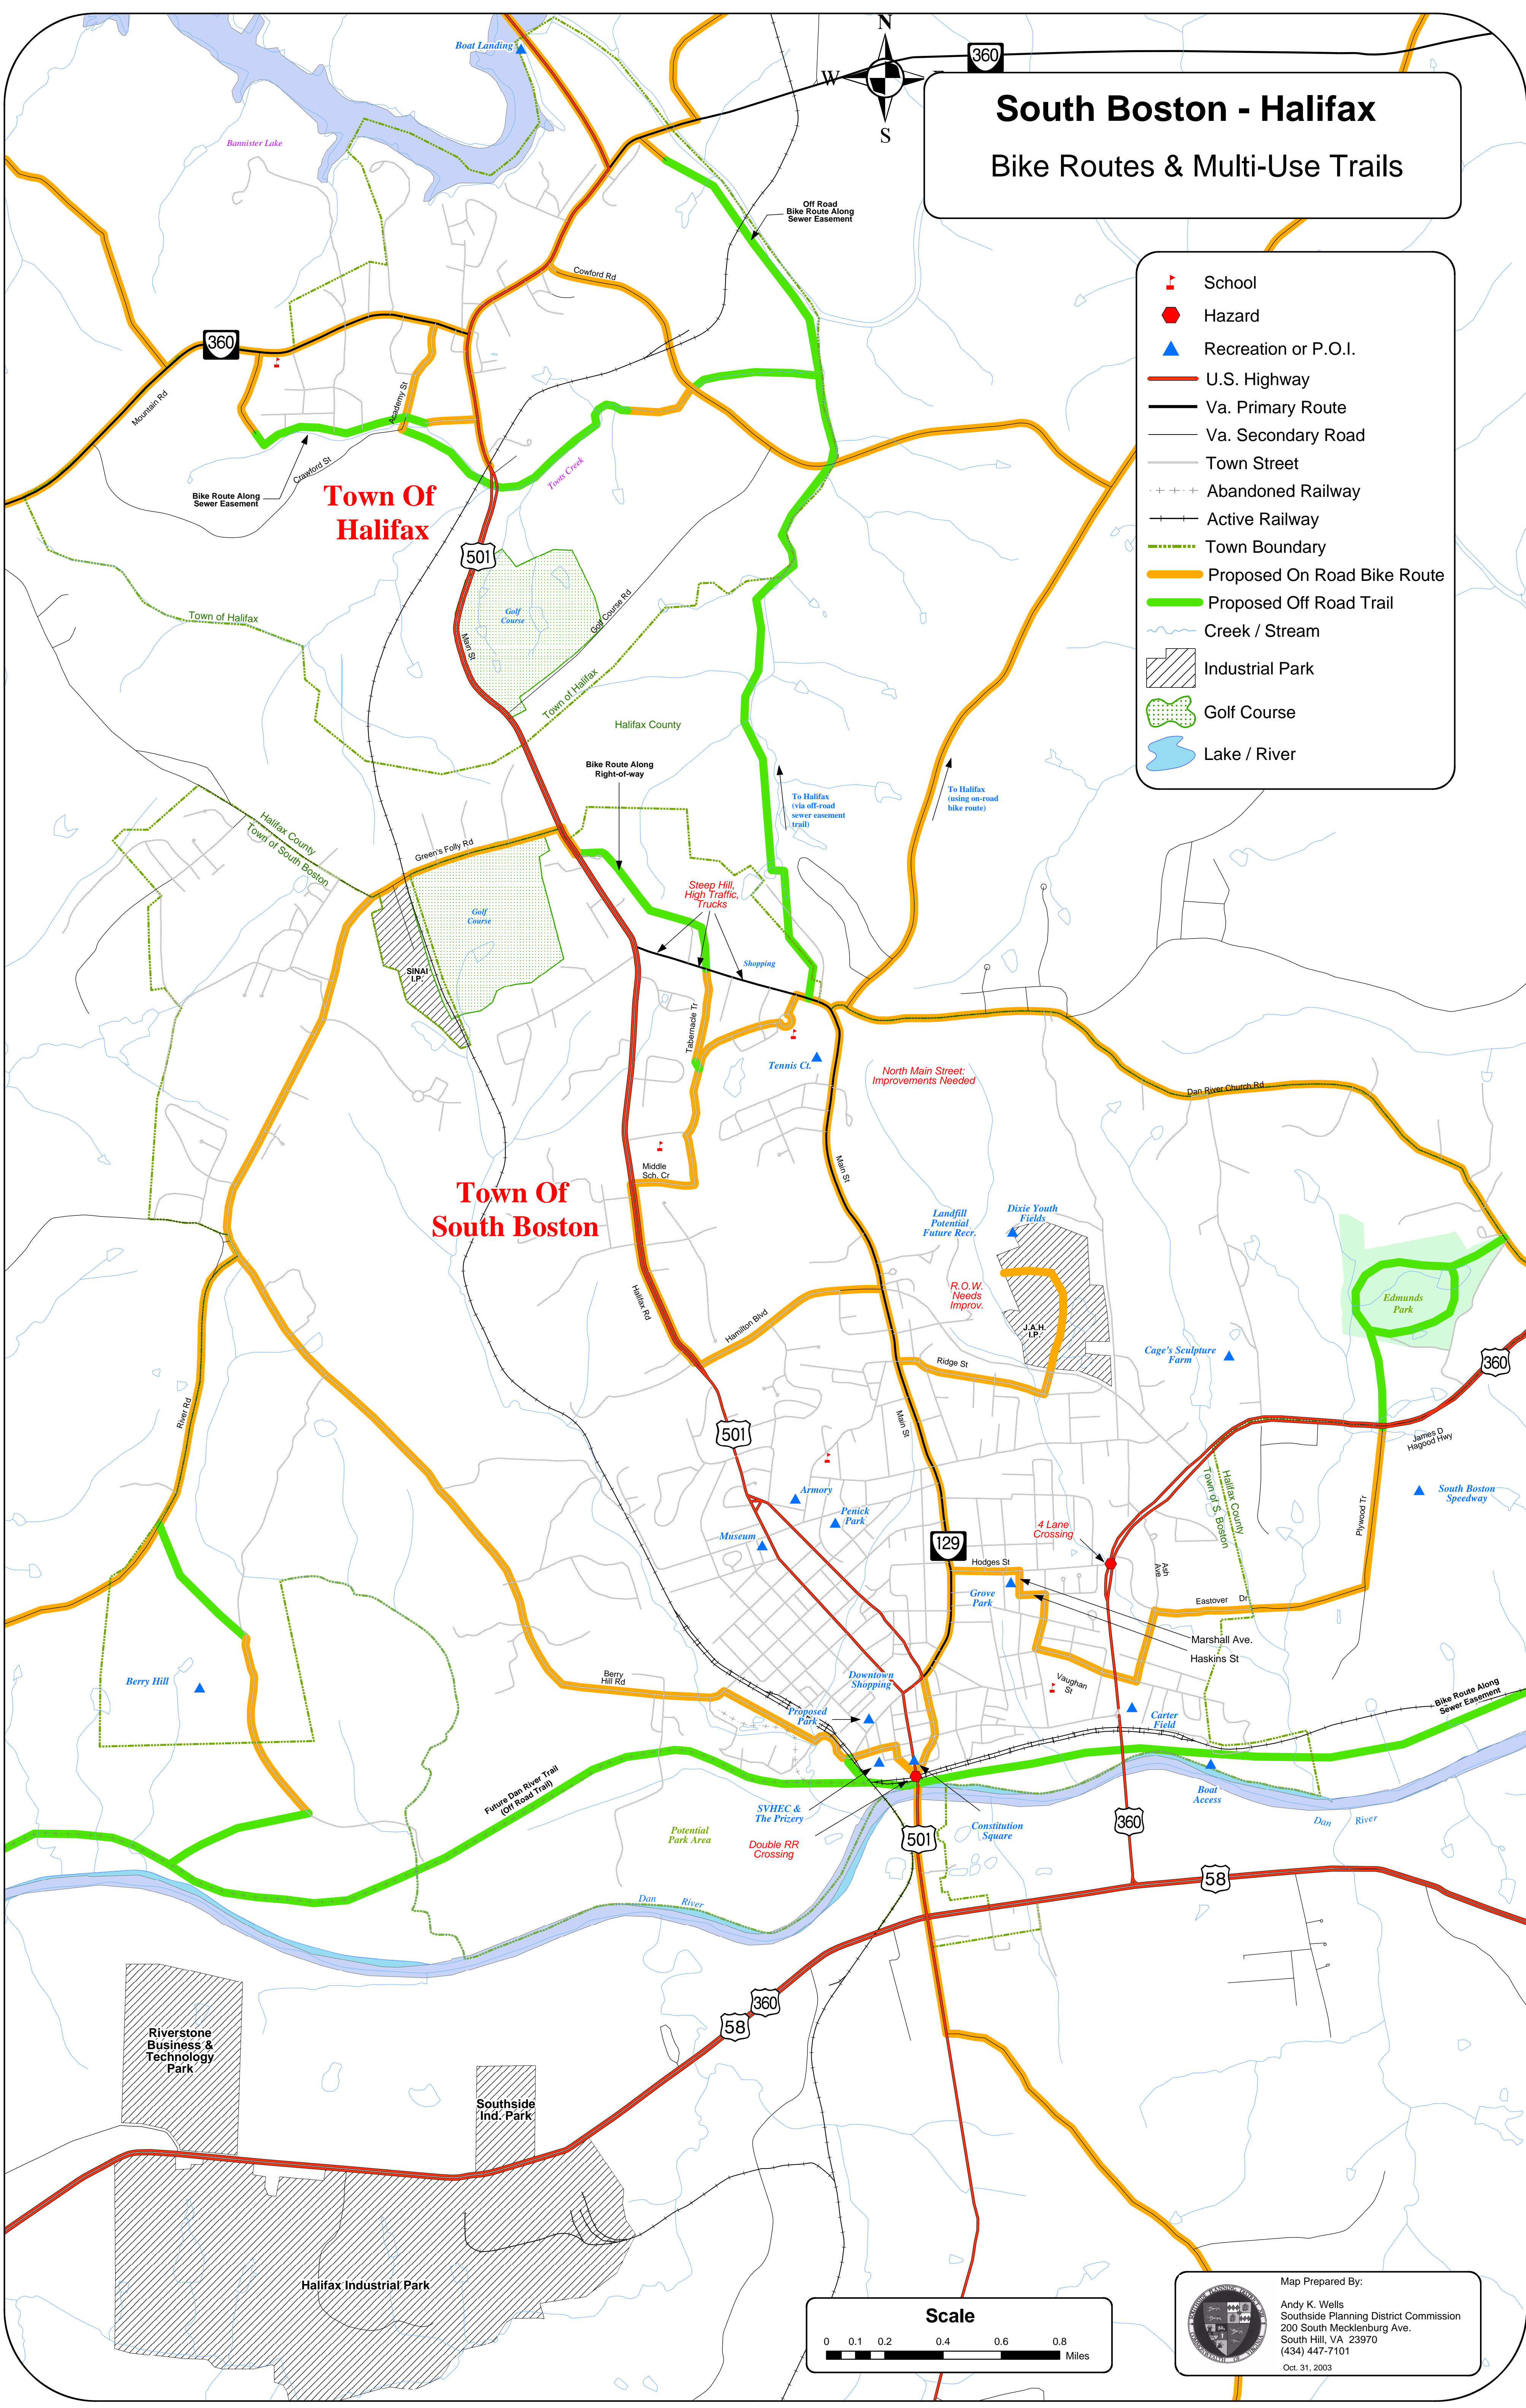

South Boston - Halifax Bike Routes & Multi-Use Trails

- School
- Hazard
- Recreation or P.O.I.
- U.S. Highway
- Va. Primary Route
- Va. Secondary Road
- Town Street
- Abandoned Railway
- Active Railway
- Town Boundary
- Proposed On Road Bike Route
- Proposed Off Road Trail
- Creek / Stream
- Industrial Park
- Golf Course
- Lake / River

Map Prepared By:

 Andy K. Wells
 Southside Planning District Commission
 200 South Mecklenburg Ave.
 South Hill, VA 23970
 (434) 447-7101
 Oct. 31, 2003